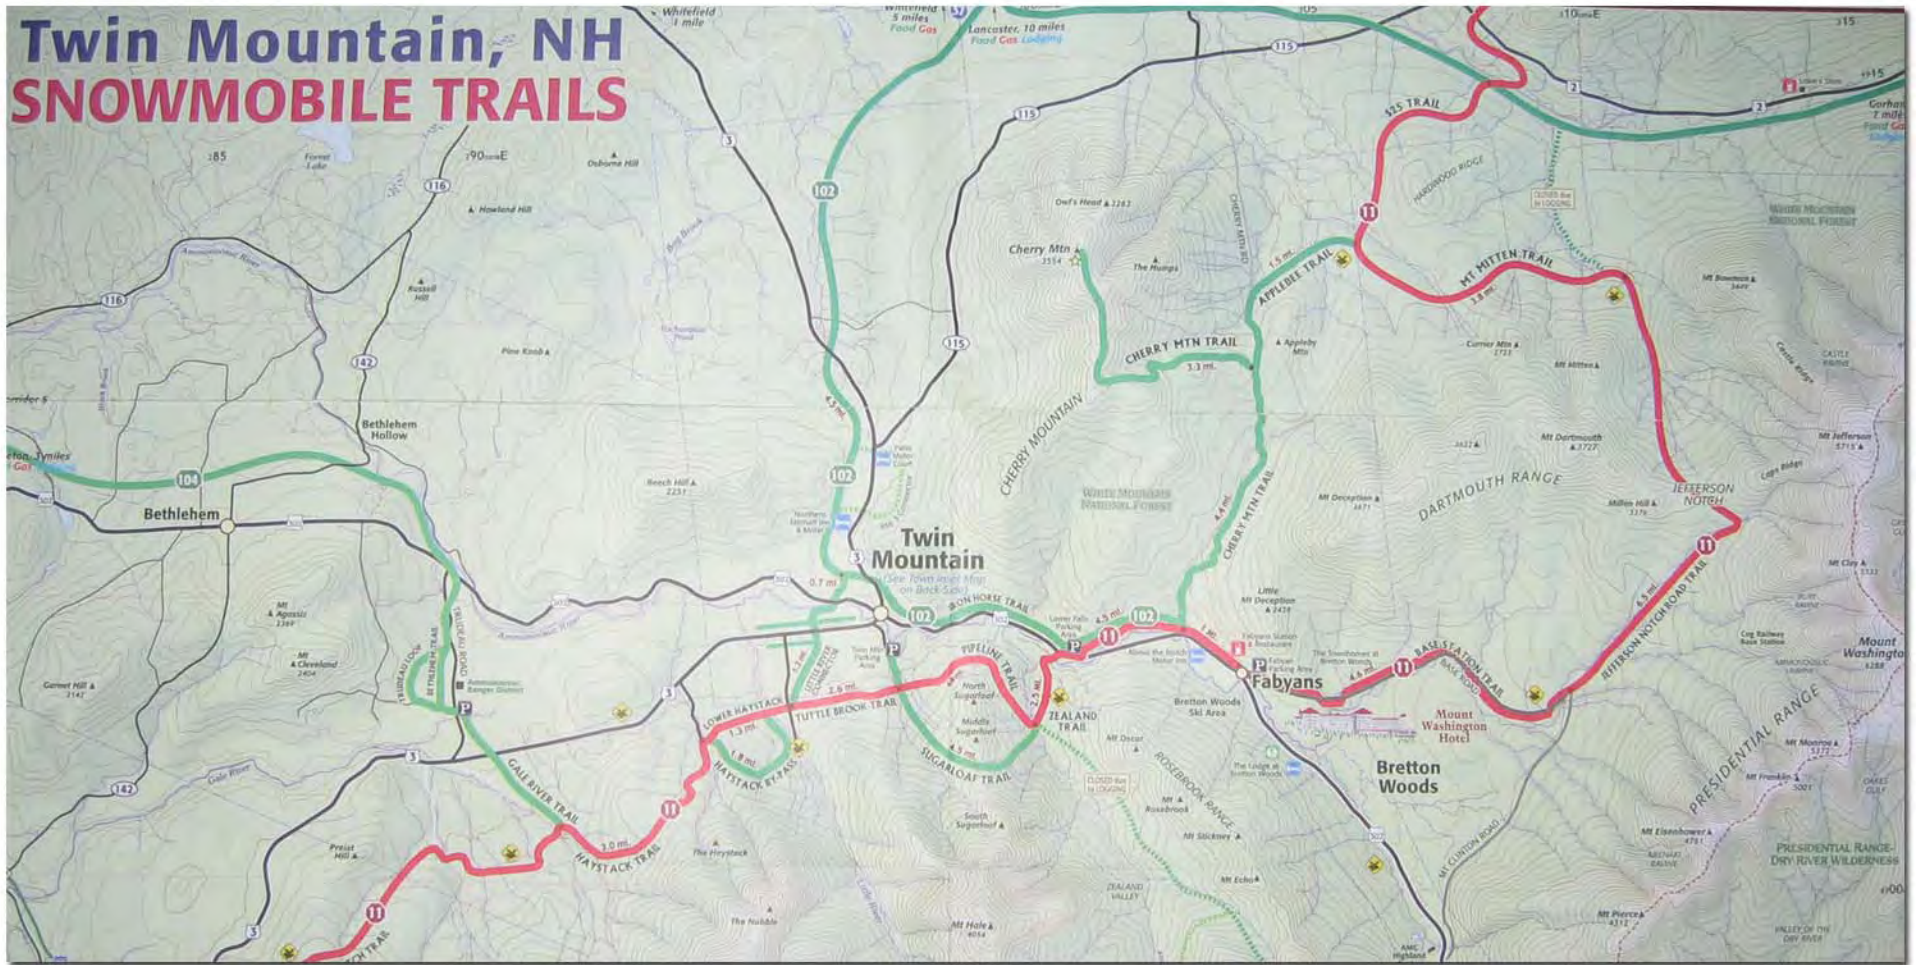

# Twin Mountain, NH SNOWMOBILE TRAILS

This map is provided as a sample for our customers and will give you an idea of the trail systems we operate on. Full-size maps with more information are available at our locations for a small fee. Maps are created by our local snowmobile clubs and are a major source of funding for trail maintenance.